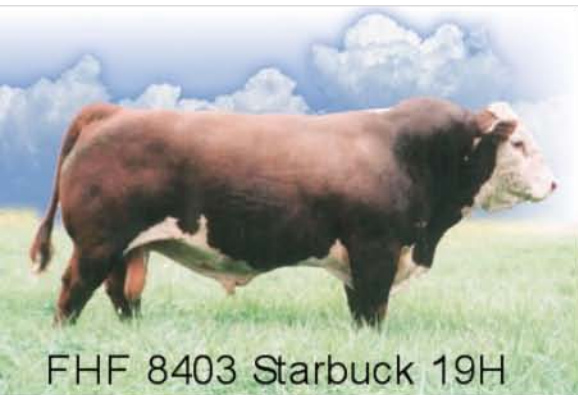

Selling at the National Hereford Sale, Mile High sale, Jan 15th Denver, CO.

Selling 2 Traveler Daughter in Denver selling pick of 2 out of 4.

A truly special one of a kind female for our herd. Super deep sided, smooth shouldered, and pigment in both eyes. She has 2 DOD's and 1 SOD in her pedigree.

Maternal Brother (Walk Hard)

*DaKitch is
Celebrating
50 Years
in the
Hereford
Business*

Mother 95S

MaKitch

Ms Makitch 49S Diary 48W

Birrhdate 3-1-09 BW 79 lbs Adj 81 lbs. Weaning weight 10-10-09 650 lbs.

Sire: Harvie Traveler 69T Dam: Ms Makitch Diary 19H 49S

BW 5.2 WW 50 YW 79 M 18 REA .23

Selling at National Hereford Sale, Mile High Sale Dec. 15th Denver, CO

Diary 48W is a another Great Traveler 69T Daughter that would be a powerful show heifer. Her mother's Ratios at WW 102 and YW 101.