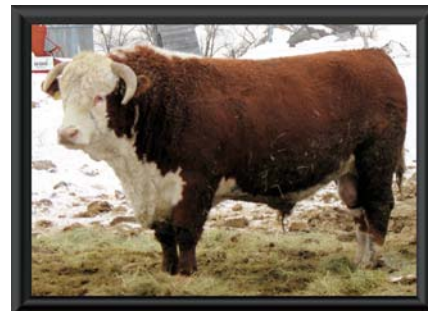

## Churchill Dakota 546R

BW	6.5
WW	58
YW	87
M	23
MG	52

SR Lad 447  
 MH Dakota 0230  
 JV Angel 684

Churchill Royal 996  
 Churchill Lady 196 DOD  
 Churchill Lady 9115 1ET

A very wide & deep bodied bull with a medium frame.