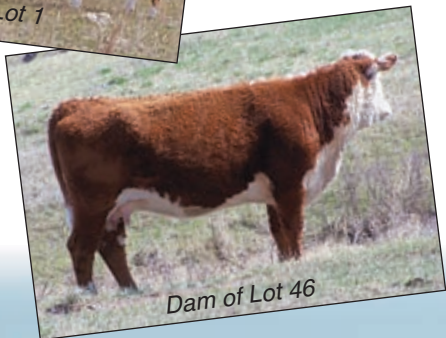

# **CARMICHAEL Herefords**

**41st Annual  
Proven Genetics Sale**

**SELLING 16 BULL CALVES  
& 2 Ranch Horses**

**SELLING 34 COMING TWO YEAR OLD BULLS**

**Saturday,  
February 20, 2010  
1:00 p.m. at the ranch  
Meadow, SD**

**Some of the  
Cows  
Behind  
the  
Bulls**