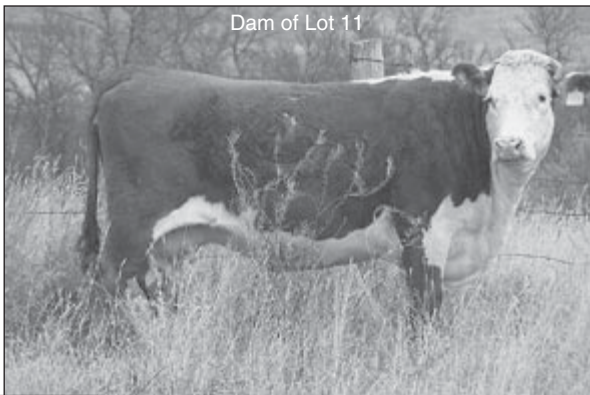

Dam of Lot 11

Lot 11

JC L1 DOMINO 9022W

Apr. 2, 2009

Reg. # 43045358

CL 1 DOMINO 747T 1ET

HH ADVANCE 3113N 1ET *CHB*

CL 1 DOMINETTE 0112K 1ET

L1 DOMINO 99496

HH MS ADV 875H 1ET

CL 1 DOMINO 5131E *SOD, DLF, IEF*

CL 1 DOMINETTE 411

JC L1 DOMETT 2075M *DOD*

CL 1 DOMINO 855H

MISS SBH L1 DOM 5037

HH ADVANCE 438D *SOD, DLF*

CL 1 DOMINETTE 427

CL 1 DOMINO 164

SBH DOMINETTE 9112

BW	WW
95 lbs.	654 lbs.

EPDs

BW	WW	YW	Milk	M&G
+3.2	+42	+67	+20	+41

Dam has a weaning ratio of 105.2 on five head. One of the top cows. Dam of Distinction. Video online at www.herefordamerica.com.