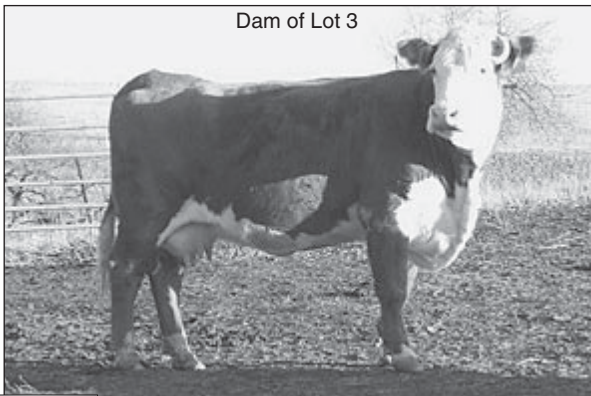

**EPDs**

BW	WW	YW	Milk	M&G
+2.5	+61	+94	+24	+54

Long, short-marked with extensive pigment around the eyes, red-neck, thick-topped, freckle-faced, red bag. Calm demeanor. Ranks in the top 2% for WW, top 5% for YW, top 10% for Milk, top 5% for M&G. Top 15% \$ indexes. Herd bull numbers backed by one of our very best cow families. Selling choice between Lot 1 and Lot 2. Retaining 1/4 in herd semen interest. Video online at [www.herefordamerica.com](http://www.herefordamerica.com).